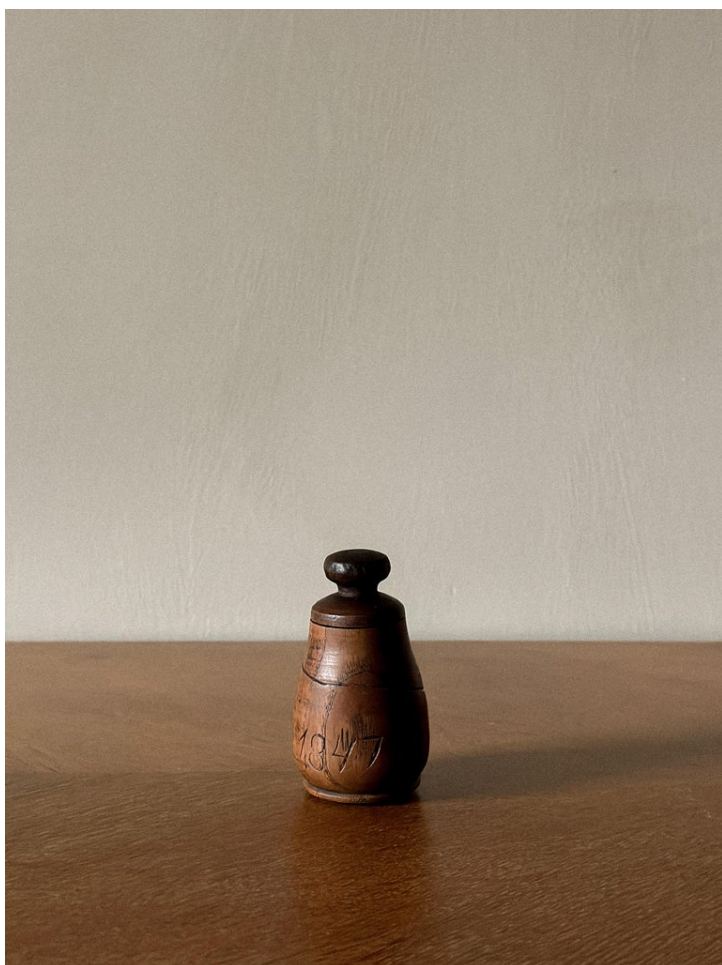

BRUKSMANN

A Primitive Snuff Box, Scandinavia 1847

A Primitive Snuff Box dated 1847 and signed T.O. from Norway, Scandinavia. Wear due to age and use showing wonderful patina. Ø: 5 cm H: 9 cm