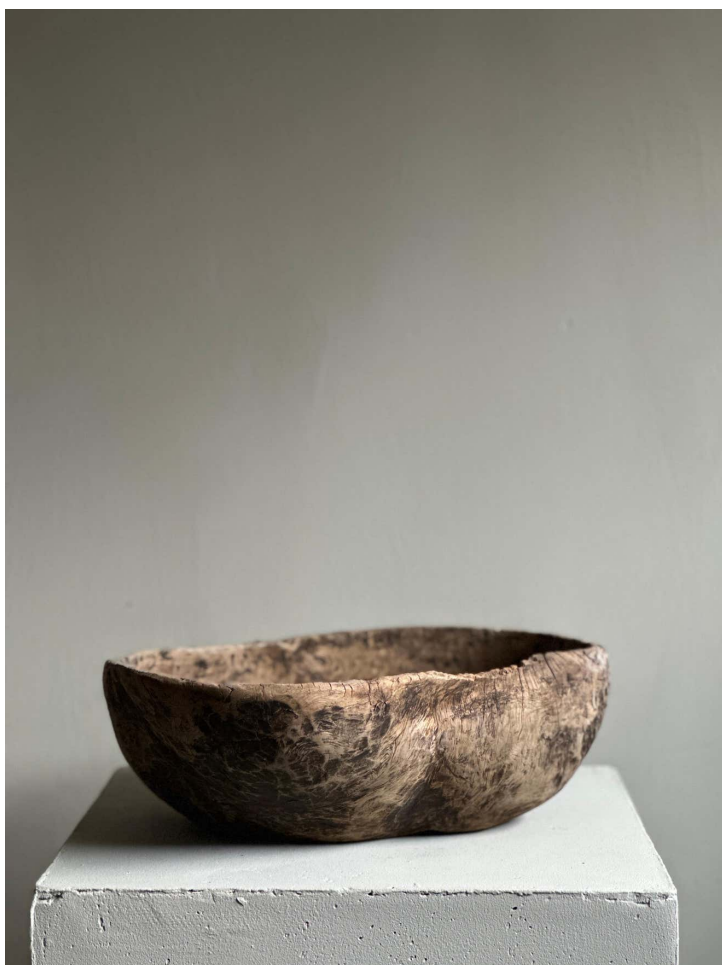

BRUKSMANN

Antique Root Bowl, Wabi Sabi Style, Scandinavia 1800s

Beautiful antique root bowl from Scandinavia in the 1800s. Showing great patina after many years of use