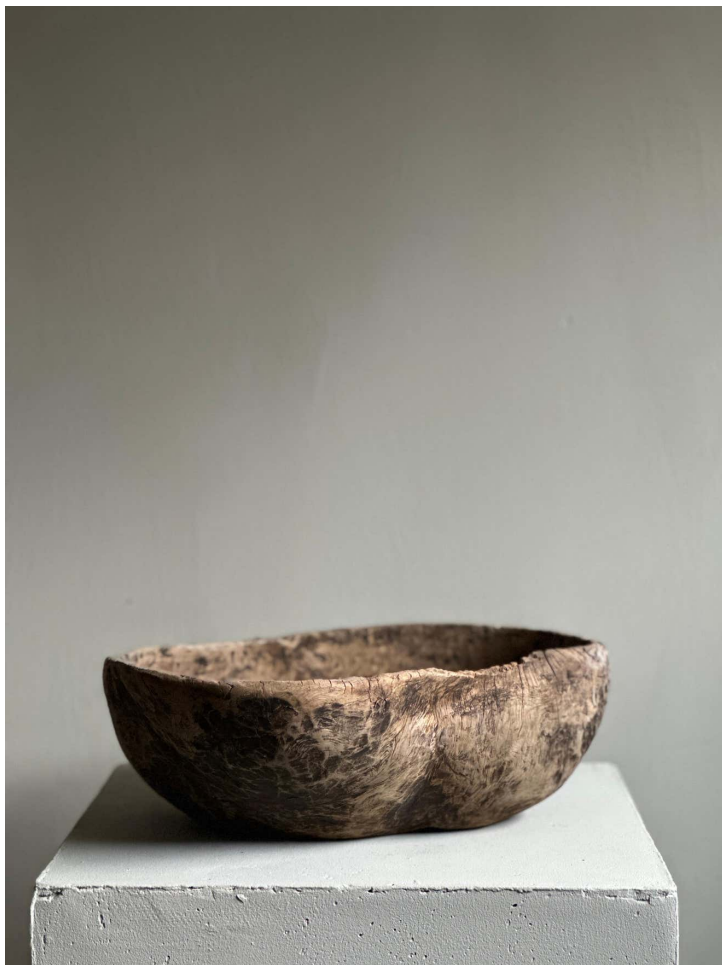

BRUKSMANN

Antique Root Bowl, Wabi Sabi Style, Scandinavia 1800s

Beautiful antique root bowl from Scandinavia in the 1800s. Showing great patina after many years of use