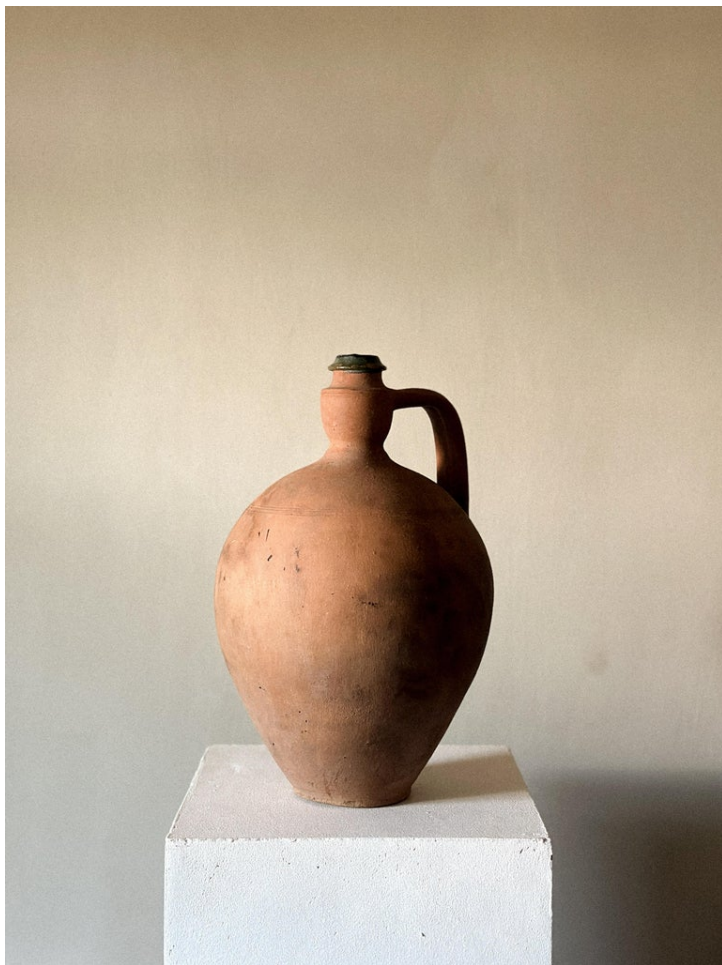

BRUKSMANN

Antique Wabi Sabi Jar, 17.72 in, East-Europe c. early 1900s

A wonderful antique wabi sabi pot with beautiful patina from age and use.