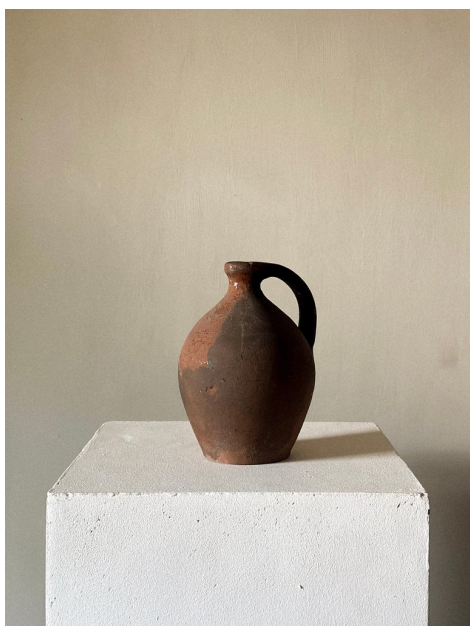

BRUKSMANN

Antique Wabi Sabi Terracota Jar, France c. early 1900s

A wonderful antique wabi sabi terracota jar with beautiful patina from age and use.