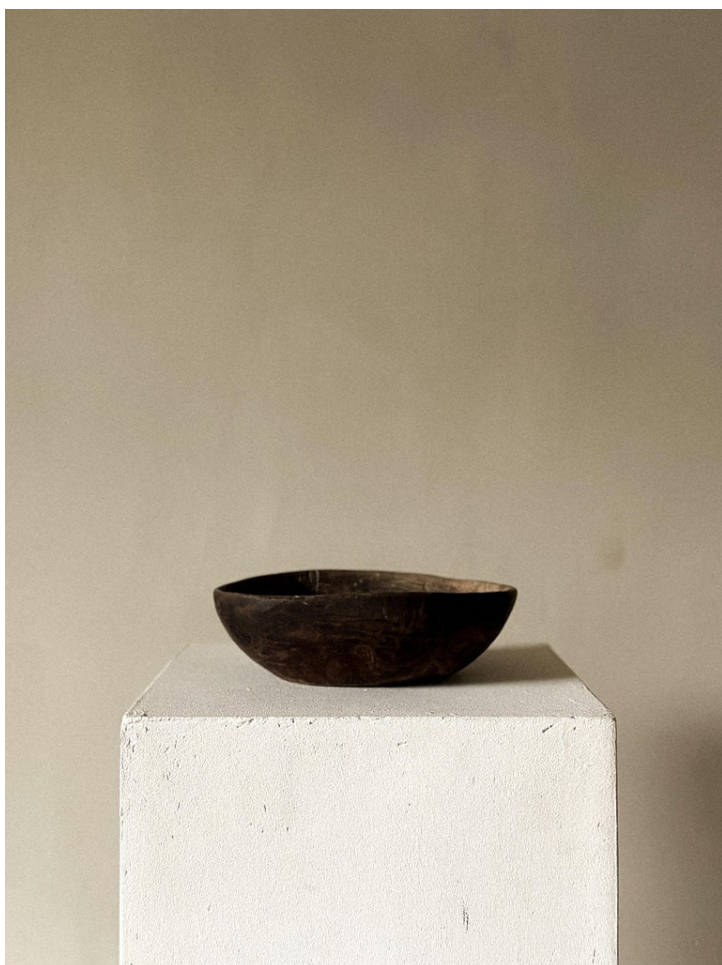

BRUKSMANN

Antique Wabi Sabi Wooden Root Bowl, Scandinavia c. 1800s

A wonderful antique wabi sabi wooden root bowl with beautiful patina from age and use.