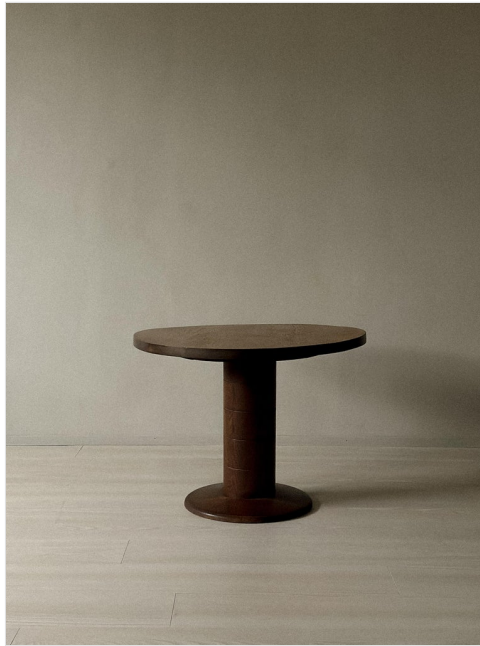

BRUKSMANN

VINTAGE & ANTIQUE DESIGN GALLERY

Art Deco, Danish Cabinetmaker Circular Side Table in Oak, c. 1930/40s

DESCRIPTION

Circular coffee table in oak presumably made by a Danish master carpenter in the 1930/40s.
Wear consistent with age and use. Marks, scratches

SPECIFICATIONS

Category

Art Deco, Coffee tables, Furniture,
Inventory, Side tables, Tables
