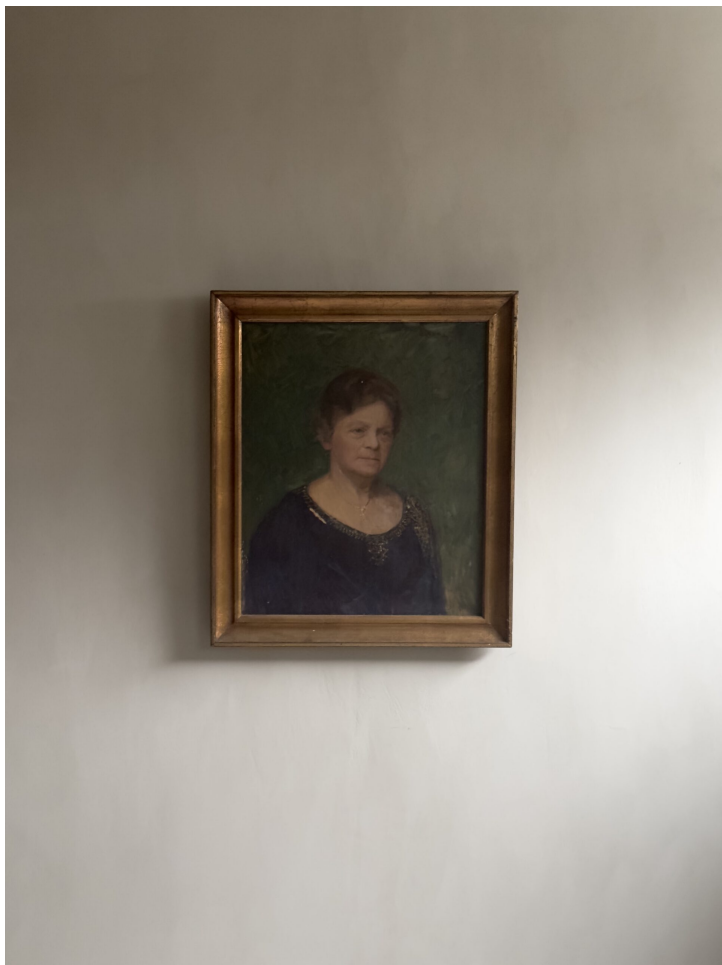

BRUKSMANN

Portrait of a Woman, Oil on Canvas, Signed E. Derr, 1927, Norway

*A melancholy portrait of a woman. Oil on canvas, signed top right with signature and date. "E. Derr", 1927.
Framed.*