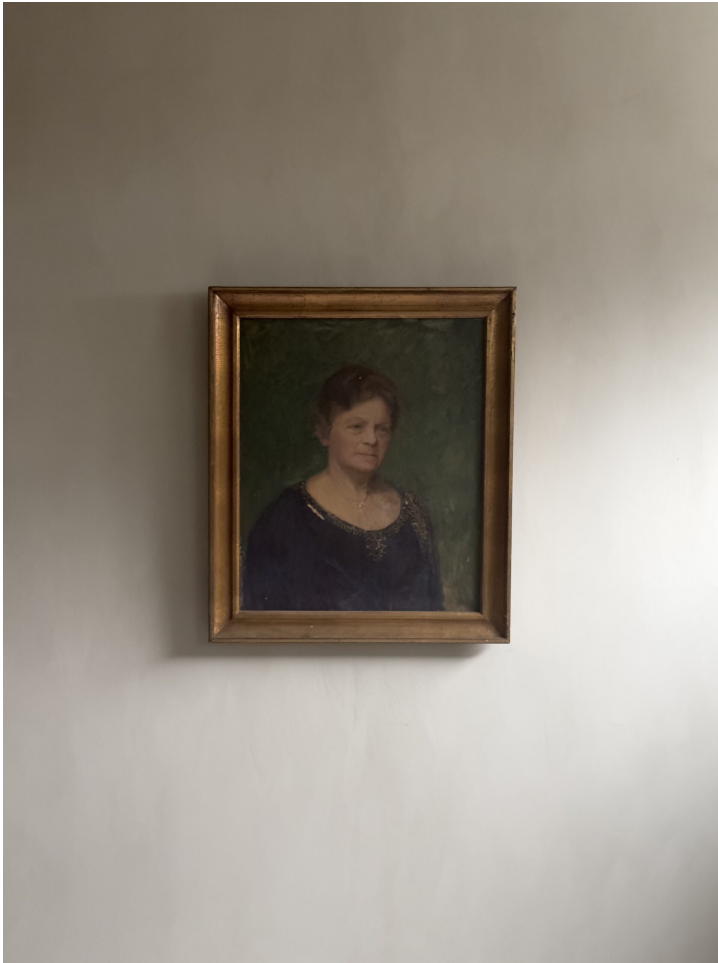

BRUKSMANN

Portrait of a Woman, Oil on Canvas, Signed E. Derr, 1927, Norway

*A melancholy portrait of a woman. Oil on canvas, signed top right with signature and date. "E. Derr", 1927.
Framed.*