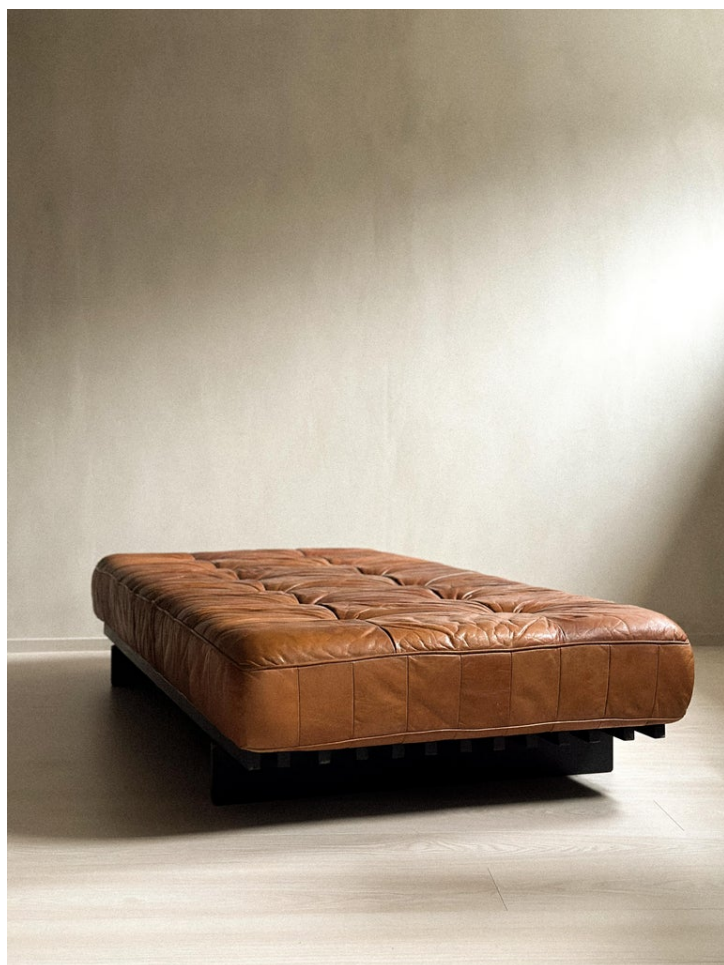

BRUKSMANN

Vintage De Sede DS80 Patchwork Daybed in cognac leather and ash, 1970s

A vintage De Sede DS80 Patchwork Daybed in cognac leather and ash, Switzerland 1970s. Signature patchwork leather has wonderful patina and sits on a black slatted wood frame in ash. Wear consistent with age and use. Small tears, marks, stains.