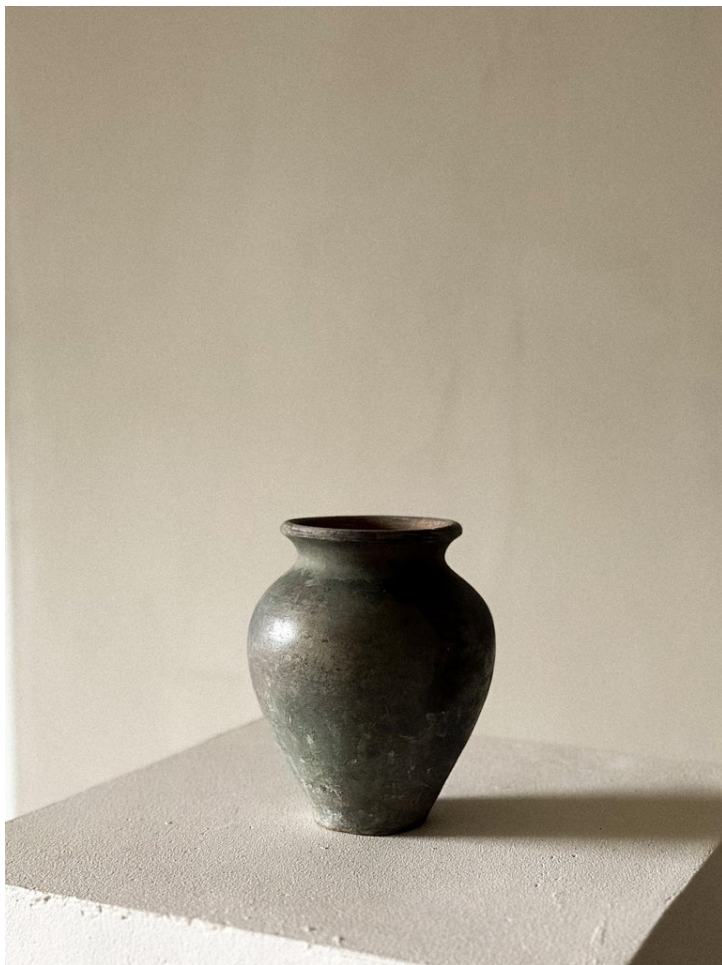

BRUKSMANN

Wabi Sabi Terracota Pot, Denmark c. early 1900s

A wonderful wabi sabi terracota pot with beautiful patina from age and use.